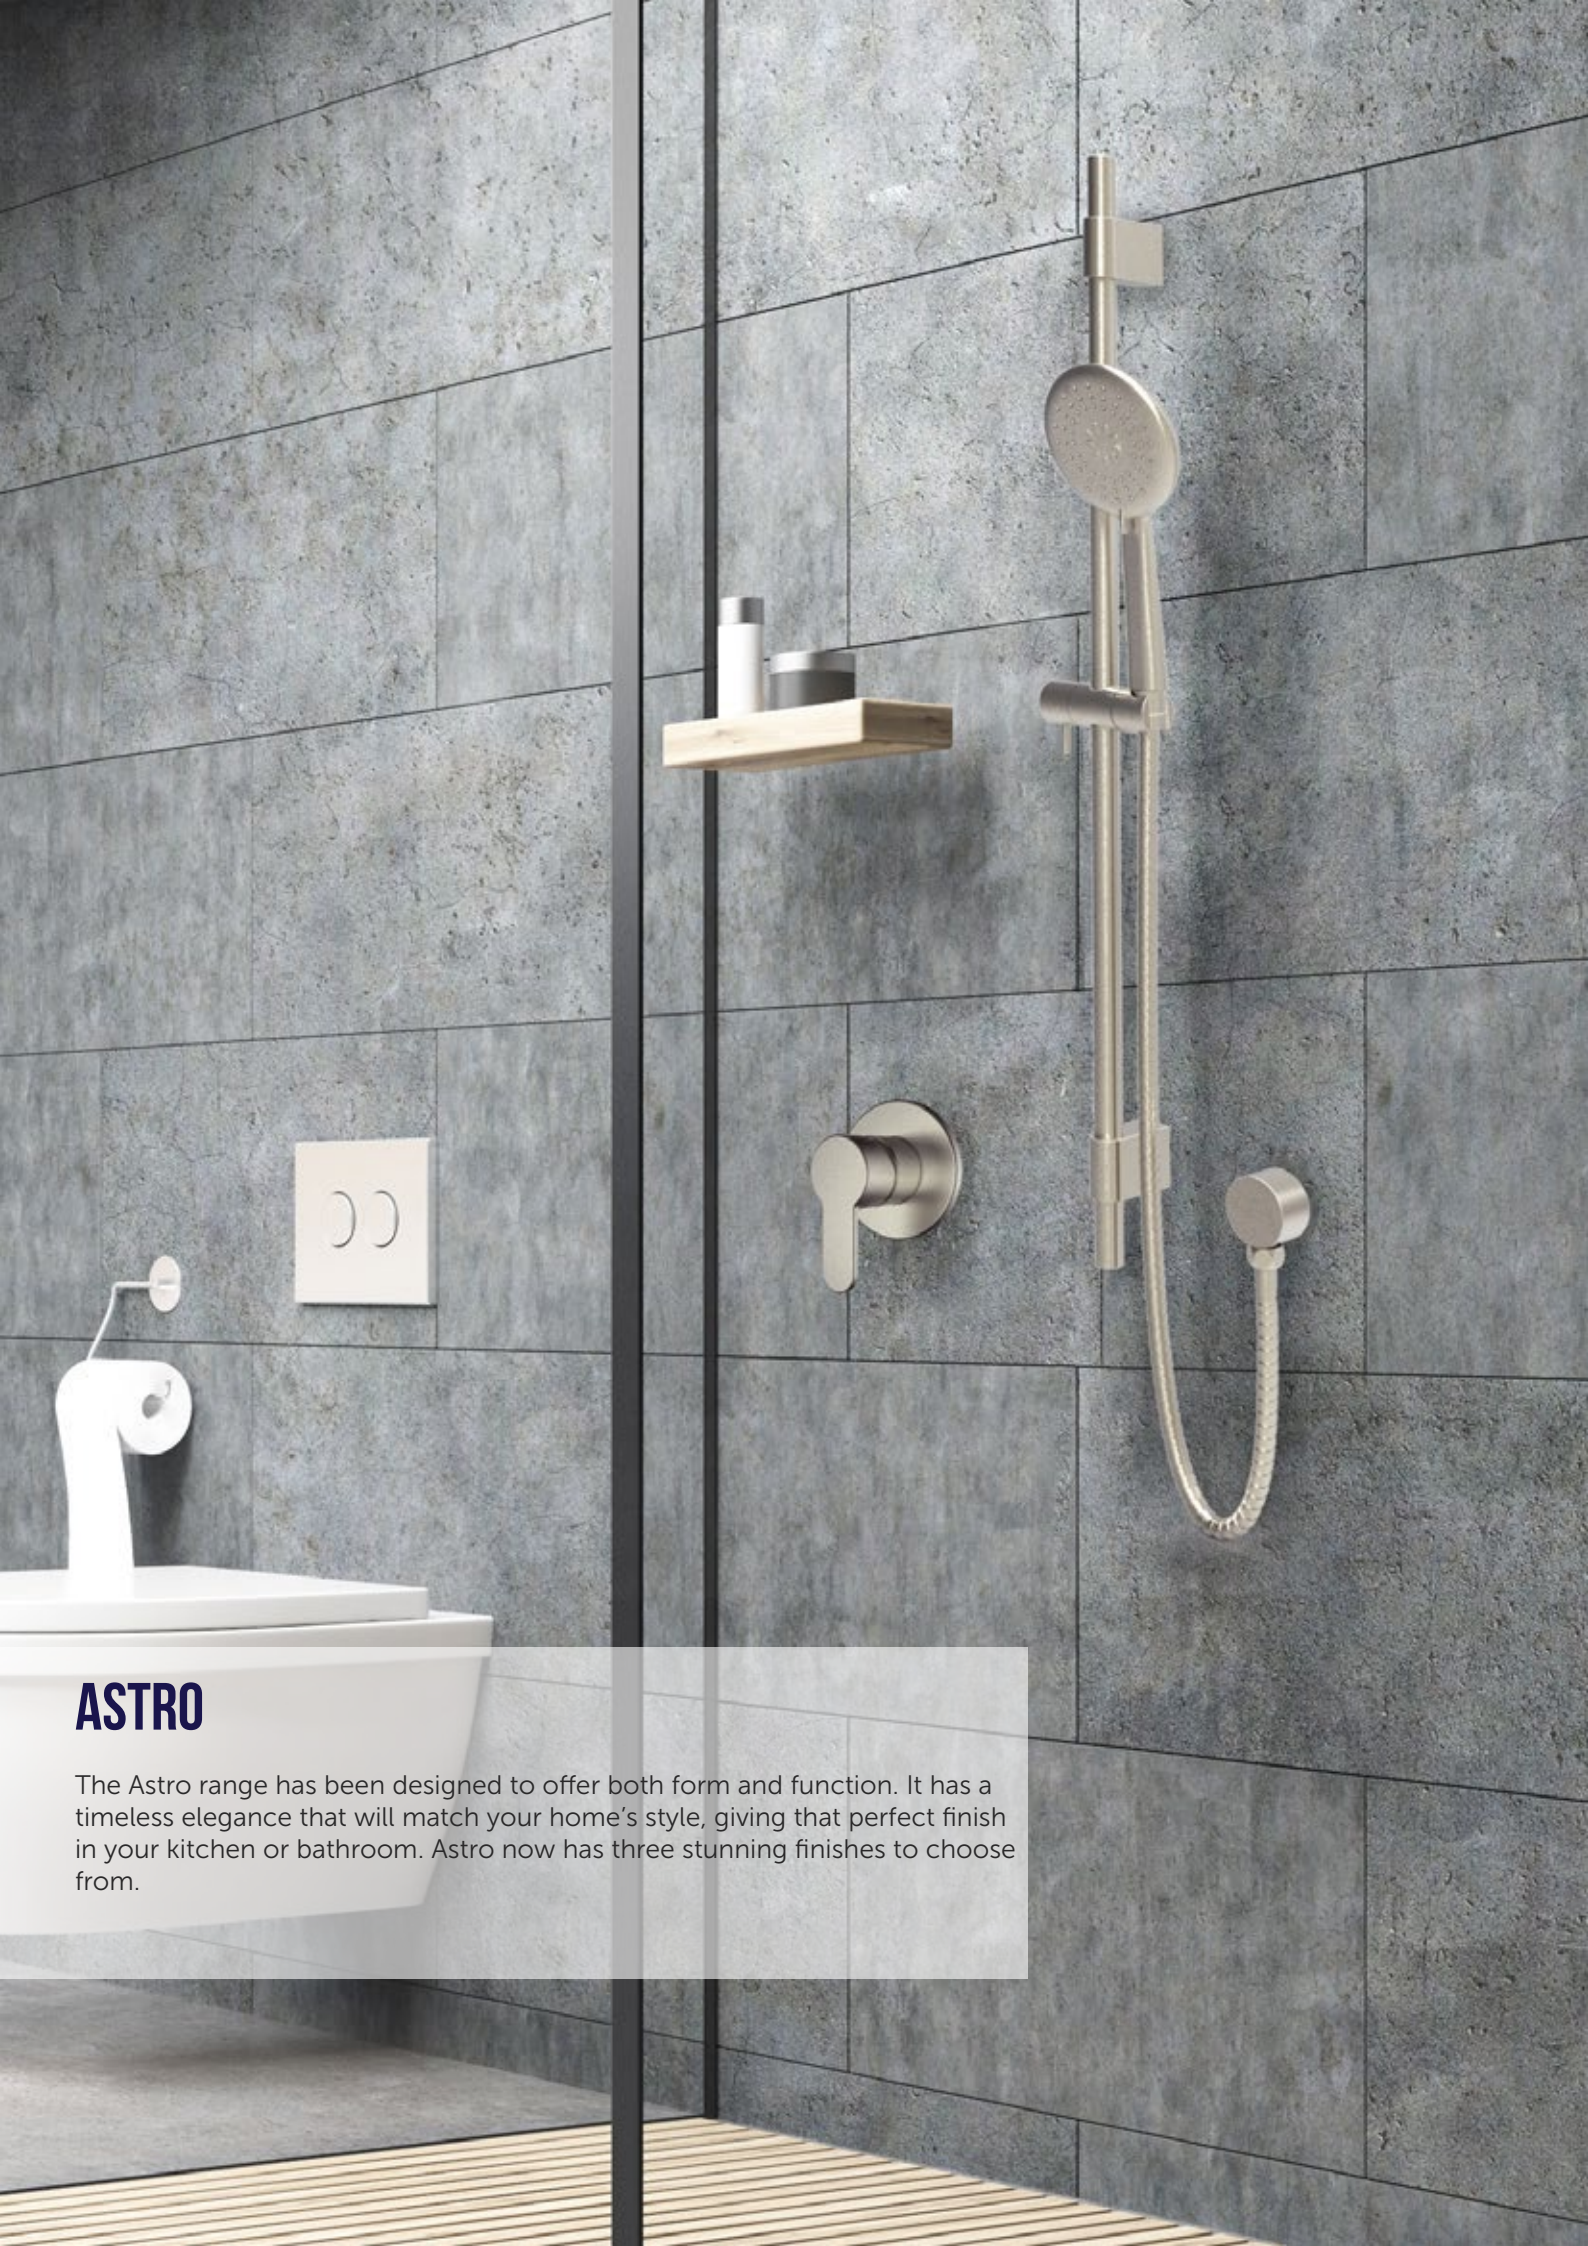

Glide Overhead Wall Shower
5730001 | S13748 | Chrome
5730011 | S13748 (V) | Matte Black
5730071 | S13748 (V) | Brushed Nickel
WELS 3 Star 9.0L/M
Single Function ø250mm Brass Overhead
380mm arm length

Glide Hand Shower
904035880 | S13632 | Chrome
904035881 | S13632(V) | Brushed Nickel
WELS 3 Star 9.0 L/M
Single Function RainBoost® Handset
Includes Hose and Wall Outlet Bracket

Glide Hand Shower
904035887 | S13632(V) | Matte Black
WELS 3 Star 9.0 L/M
Single Function RainBoost® Handset
Includes Hose and Wall Outlet Bracket

ASTRO

The Astro range has been designed to offer both form and function. It has a timeless elegance that will match your home's style, giving that perfect finish in your kitchen or bathroom. Astro now has three stunning finishes to choose from.