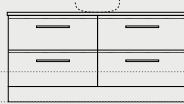

Phoenix 15

Length-1800mm