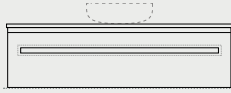

# Configurations

Depth: 460mm | Wallmount height: 350mm

**Rossi 1**  
Length-600mm

**Rossi 2**  
Length-750mm

**Rossi 3**  
Length-900mm

Wallmount height  
Floor

**Rossi 4**  
Length-1200mm

**Rossi 5**  
Length-1200mm