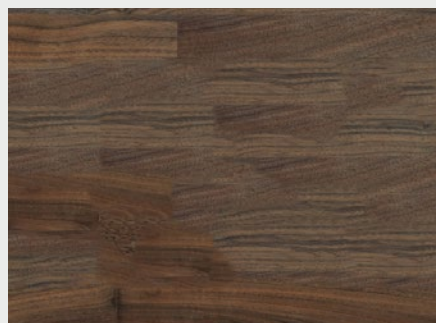

American Walnut