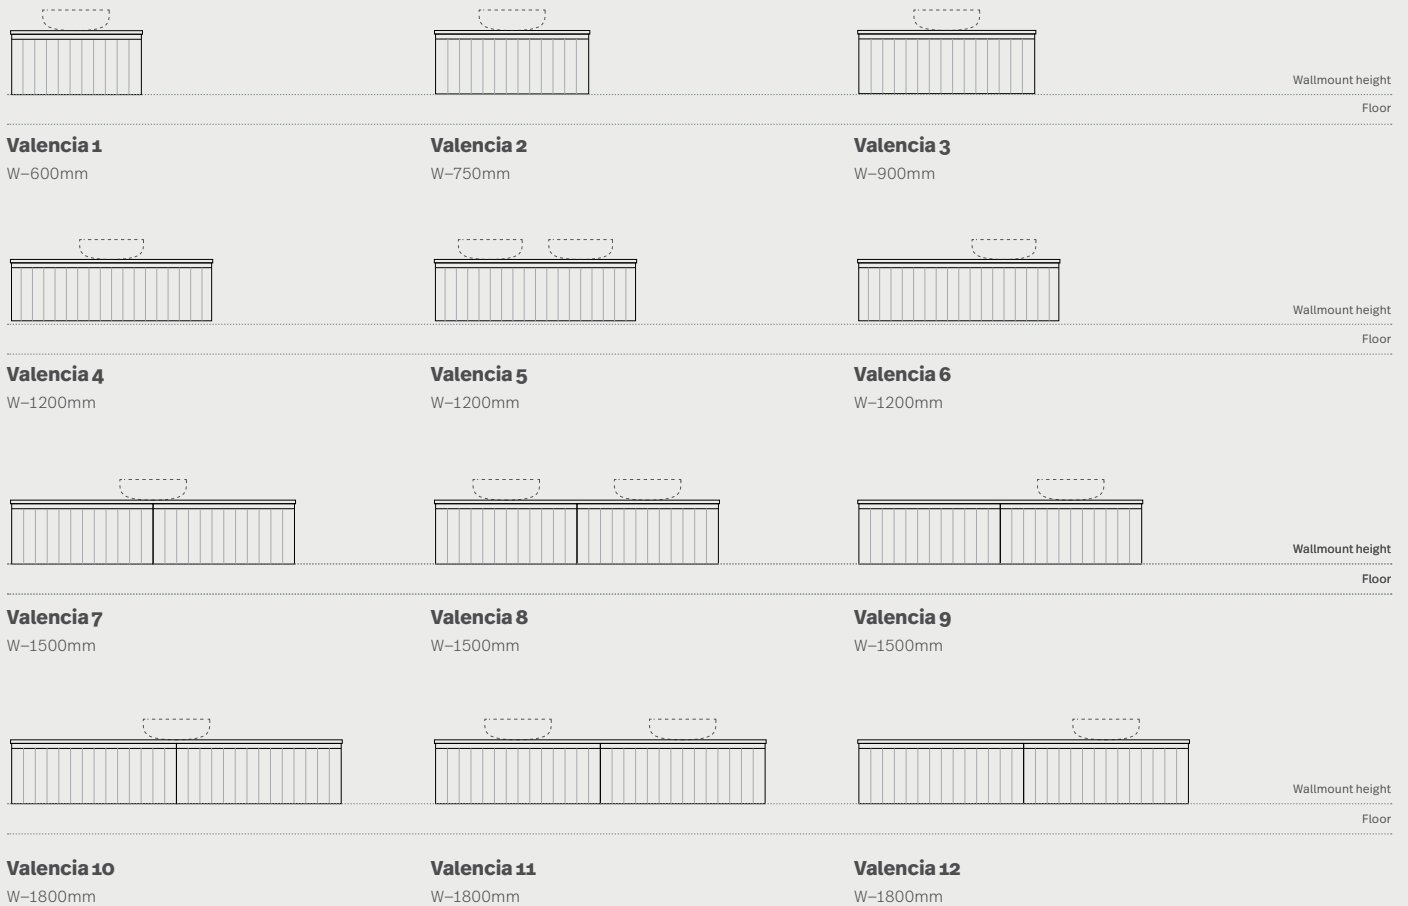

Configurations

Depth: 460mm | Wallmount height: 350mm

Price list		Above Counter Basins included			Under Counter Basin included		Optional Extras	
		Symphony	Caesarstone Dekton	Timber	Symphony	Caesarstone Dekton	Dulux all colour (surcharge)	LED Strip
Valencia 1 600mm centre bowl	Wallmount – 1 drawer	$1,713	$1,946	$2,416	$1,936	$2,392	$300	$240
Valencia 2 750mm centre bowl	Wallmount – 1 drawer	$1,904	$2,141	$2,613	$2,127	$2,587	$300	$240
Valencia 3 900mm centre bowl	Wallmount – 1 drawer	$1,974	$2,220	$2,693	$2,196	$2,666	$300	$240
Valencia 4 1200mm centre bowl	Wallmount – 1 drawer	$2,243	$2,523	$2,998	$2,466	$2,968	$300	$240
Valencia 5 1200mm double bowl	Wallmount – 1 drawer	$2,499	$2,811	$3,739	$2,945	$3,702	$300	$240
Valencia 6 1200mm off centre bowl	Wallmount – 1 drawer	$2,243	$2,523	$2,998	$2,466	$2,968	$300	$240
Valencia 7 1500mm centre bowl	Wallmount – 2 drawer	$3,460	$3,892	$4,381	$3,683	$4,338	$400	$280
Valencia 8 1500mm double bowl	Wallmount – 2 drawer	$3,633	$4,086	$5,027	$4,078	$4,977	$400	$280
Valencia 9 1500mm off centre bowl	Wallmount – 2 drawer	$3,460	$3,892	$4,381	$3,683	$4,338	$400	$280
Valencia 10 1800mm centre bowl	Wallmount – 2 drawer	$3,844	$4,325	$4,818	$4,067	$4,771	$400	$280
Valencia 11 1800mm double bowl	Wallmount – 2 drawer	$4,036	$4,542	$5,488	$4,481	$5,434	$400	$280
Valencia 12 1800mm off centre bowl	Wallmount – 2 drawer	$3,844	$4,325	$4,818	$4,067	$4,771	$400	$280

Disclaimer: All Marquis cabinets are individually made to order. Production commences within 24 hours of order placement. Cancellations or changes to orders after 24 hours will incur charges. Product subject to cancellation and alteration fees, for more information ask your retail outlet.