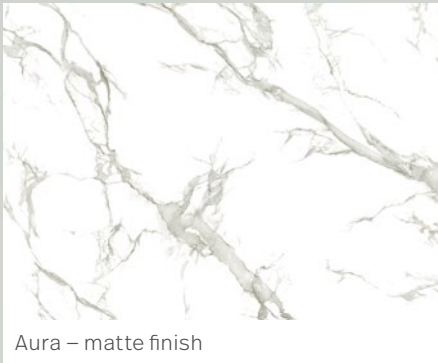

# Benchtap finish

 **DEKTON**® 12mm ultra compact surface – high heat, scratch, stain and chemical burn resistance

Sirocco – matte finish

Orix – matte finish

Liquid Shell – velvet finish

Aura – matte finish

Sirius – matte finish

Ventus – matte finish

Kelya – matte finish

Rem – velvet finish

Nilium – matte finish

Entzo – matte finish

Trillium – matte finish

It's important to select a wall tile that compliments your vanity top finish. Our bench top ranges feature the largest selection of Dekton on the market. We also offer our economical, hard wearing Symphony range or timber tops for that calming look. Dekton and Caesarstone are offered at the same price.

©caesarstone 20mm engineered quartz – visit [caesarstone.com.au](http://caesarstone.com.au) for full frange of colours

Linen

Snow

White Shimmer

Nougat

Oyster

Georgian Bluffs

Sleek Concrete