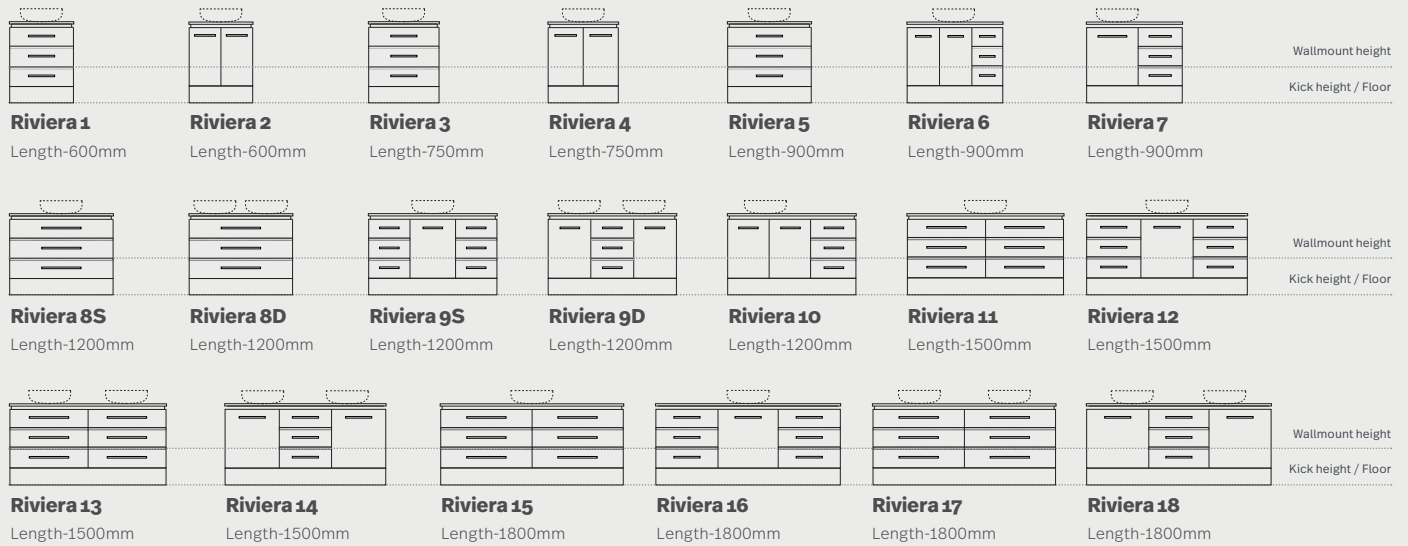

Configurations

Depth: 460mm | Wallmount height: 510 | Kick/leg height: 840mm

		Moulded Top		Above Counter				Under Counter		Optional Extras	
		Acrylic		Basins included				Quadra included			
		Nova Monaco Grande	Symphony	Caesarstone Dekton	Timber	Symphony	Caesarstone Dekton	Legs (surcharge)	Dulux all colour (surcharge)		
Riviera 1 600 mm centre bowl	Wallmount 2 drawer	$1,759	$1,889	$2,227	$2,696	$2,098	$2,644	N/A	$300		
	Kick 3 drawer	$1,916	$2,058	$2,396	$2,869	$2,266	$2,812	$150			
Riviera 2 600 mm centre bowl	Wallmount 2 door	$1,120	$1,204	$1,541	$1,997	$1,412	$1,958	N/A	$300		
	Kick 2 door	$1,120	$1,204	$1,541	$1,997	$1,412	$1,958	$150			
Riviera 3 750 mm centre bowl	Wallmount 2 drawer	$1,885	$2,025	$2,362	$2,835	$2,233	$2,779	N/A	$300		
	Kick 3 drawer	$2,042	$2,193	$2,531	$3,007	$2,402	$2,948	$150			
Riviera 4 750 mm centre bowl	Wallmount 2 door	$1,225	$1,316	$1,654	$2,112	$1,524	$2,070	N/A	$300		
	Kick 2 door	$1,225	$1,316	$1,654	$2,112	$1,524	$2,070	$150			
Riviera 5 900 mm centre bowl	Wallmount 2 drawer	$1,989	$2,137	$2,587	$3,064	$2,346	$3,004	N/A	$300		
	Kick 3 drawer	$2,147	$2,306	$2,756	$3,236	$2,514	$3,173	$150			
Riviera 6 900 mm centre bowl	Wallmount 2 door 2 drawer	$1,989	$2,137	$2,587	$3,064	$2,346	$3,004	N/A	$300		
	Kick 2 door 3 drawer	$2,147	$2,306	$2,756	$3,236	$2,514	$3,173	$150			
Riviera 7 900 mm off centre bowl	Wallmount 1 door 2 drawer	$1,989	$2,137	$2,587	$3,064	$2,346	$3,004	N/A	$300		
	Kick 1 door 3 drawer	$2,147	$2,306	$2,756	$3,236	$2,514	$3,173	$150			
Riviera 8S 1200 mm centre bowl	Wallmount 2 drawer	$2,471	$2,654	$3,205	$3,694	$2,862	$3,622	N/A	$300		
	Kick 3 drawer	$2,629	$2,824	$3,374	$3,867	$3,032	$3,791	$150			
Riviera 8D 1200 mm double bowl	Wallmount 2 drawer	$2,670	$2,869	$3,420	$4,339	$3,285	$4,253	N/A	$300		
	Kick 3 drawer	$2,828	$3,037	$3,589	$4,511	$3,454	$4,422	$150			
Riviera 9S 1200 mm centre bowl	Wallmount 1 door 4 drawer	$2,629	$2,824	$3,374	$3,867	$3,032	$3,791	N/A	$300		
	Kick 1 door 6 drawer	$2,943	$3,161	$3,712	$4,211	$3,370	$4,128	$150			
Riviera 9D 1200 mm double bowl	Wallmount 2 door 2 drawer	$2,629	$2,824	$3,374	$4,292	$3,241	$4,208	N/A	$300		
	Kick 2 door 3 drawer	$2,943	$3,161	$3,712	$4,636	$3,578	$4,545	$150			
Riviera 10 1200 mm off centre bowl	Wallmount 2 door 2 drawer	$2,471	$2,654	$3,205	$3,694	$2,862	$3,622	N/A	$300		
	Kick 2 door 3 drawer	$2,629	$2,824	$3,374	$3,867	$3,032	$3,791	$150			
Riviera 11 1500 mm centre bowl	Wallmount 4 drawer	$3,361	$3,611	$4,424	$4,938	$3,819	$4,841	N/A	$400		
	Kick 6 drawer	$3,675	$3,948	$4,780	$5,300	$4,157	$5,196	$225			
Riviera 12 1500 mm centre bowl	Wallmount 1 door 4 drawer	$3,361	$3,611	$4,424	$4,938	$3,819	$4,841	N/A	$400		
	Kick 1 door 6 drawer	$3,675	$3,948	$4,780	$5,300	$4,157	$5,196	$225			
Riviera 13 1500 mm double bowl	Wallmount 4 drawer	$3,466	$3,723	$4,556	$5,497	$4,140	$5,389	N/A	$400		
	Kick 6 drawer	$3,780	$4,061	$4,892	$5,840	$4,477	$5,726	$225			
Riviera 14 1500 mm double bowl	Wallmount 2 door 2 drawer	$3,153	$3,387	$4,218	$5,153	$3,803	$5,052	N/A	$400		
	Kick 2 door 3 drawer	$3,309	$3,554	$4,387	$5,325	$3,971	$5,220	$225			
Riviera 15 1800 mm centre bowl	Wallmount 4 drawer	$3,728	$4,004	$4,947	$5,472	$4,213	$5,364	N/A	$400		
	Kick 6 drawer	$4,041	$4,341	$5,286	$5,817	$4,549	$5,703	$225			
Riviera 16 1800 mm centre bowl	Wallmount 1 door 4 drawer	$3,728	$4,004	$4,947	$5,472	$4,213	$5,364	N/A	$400		
	Kick 1 door 6 drawer	$4,041	$4,341	$5,286	$5,817	$4,549	$5,703	$225			
Riviera 17 1800 mm double bowl	Wallmount 4 drawer	$3,885	$4,173	$5,117	$6,070	$4,590	$5,951	N/A	$400		
	Kick 6 drawer	$4,199	$4,511	$5,455	$6,414	$4,928	$6,288	$225			
Riviera 18 1800 mm double bowl	Wallmount 2 door 2 drawer	$3,571	$3,836	$4,780	$5,726	$4,252	$5,613	N/A	$400		
	Kick 2 door 3 drawer	$3,728	$4,004	$4,948	$5,898	$4,421	$5,782	$225