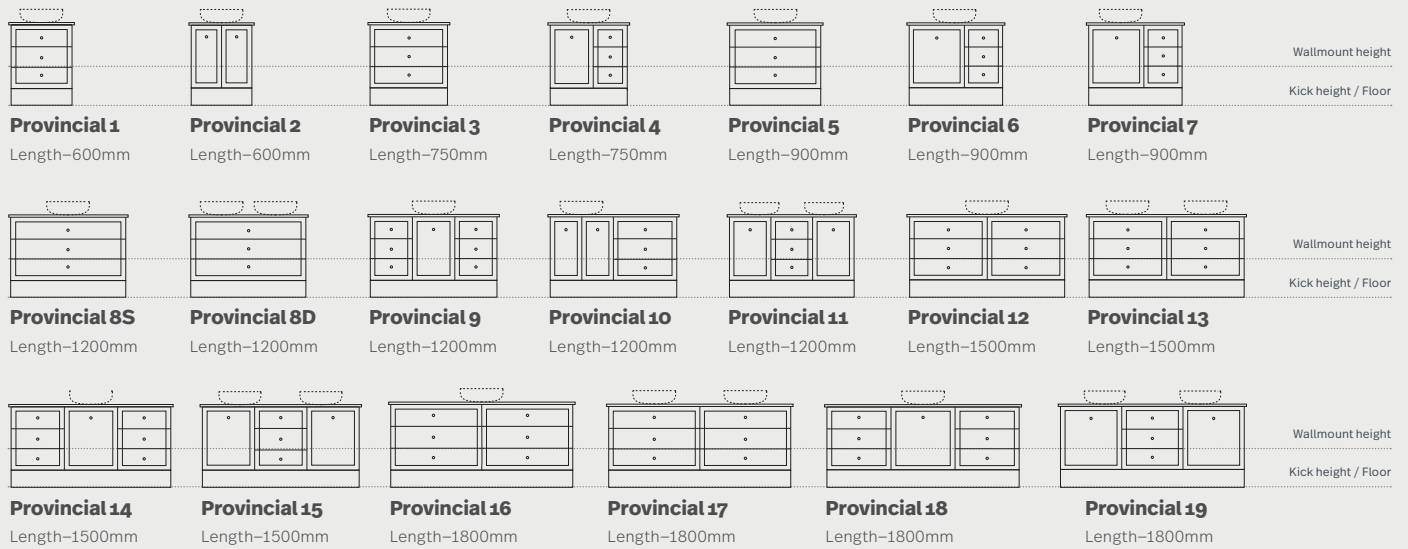

Configurations

Depth: 480mm* | Wallmount height: 510 | Kick/leg height: 840mm

Price list