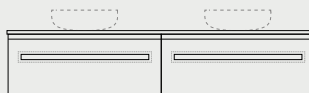

Rossi 8
Length-1500mm