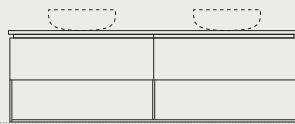

**Oxford 6**  
Length-1200mm

Wallmount height  
Floor

**Oxford 7**  
Length-1500mm

**Oxford 8**  
Length-1500mm

**Oxford 9**  
Length-1500mm

Wallmount height  
Floor

**Oxford 10**  
Length-1800mm

**Oxford 11**  
Length-1800mm

**Oxford 12**  
Length-1800mm

Wallmount height  
Floor

Price list		Above Counter Basins included		Optional Extras
		Symphony	Caesarstone Dekton	LED Strip
<b>Oxford 1</b> 600mm centre bowl	Wallmount 1 drawer & open shelf	\$1,707	\$1,990	\$240
<b>Oxford 2</b> 750mm centre bowl	Wallmount 1 drawer & open shelf	\$1,866	\$2,160	\$240
<b>Oxford 3</b> 900mm centre bowl	Wallmount 1 drawer & open shelf	\$1,929	\$2,220	\$240
<b>Oxford 4</b> 1200mm centre bowl	Wallmount 1 drawer & open shelf	\$2,230	\$2,790	\$240
<b>Oxford 5</b> 1200mm double bowl	Wallmount 1 drawer & open shelf	\$2,480	\$3,190	\$240
<b>Oxford 6</b> 1200mm off centre bowl	Wallmount 1 drawer & open shelf	\$2,230	\$2,790	\$240
<b>Oxford 7</b> 1500mm centre bowl	Wallmount 2 drawer & open shelf	\$3,289	\$4,352	\$280
<b>Oxford 8</b> 1500mm double bowl	Wallmount 2 drawer & open shelf	\$3,448	\$4,646	\$280
<b>Oxford 9</b> 1500mm off centre bowl	Wallmount 2 drawer & open shelf	\$3,289	\$4,352	\$280
<b>Oxford 10</b> 1800mm centre bowl	Wallmount 2 drawer & open shelf	\$3,641	\$4,970	\$280
<b>Oxford 11</b> 1800mm double bowl	Wallmount 2 drawer & open shelf	\$3,819	\$5,279	\$280
<b>Oxford 12</b> 1800mm off centre bowl	Wallmount 2 drawer & open shelf	\$3,641	\$4,970	\$280