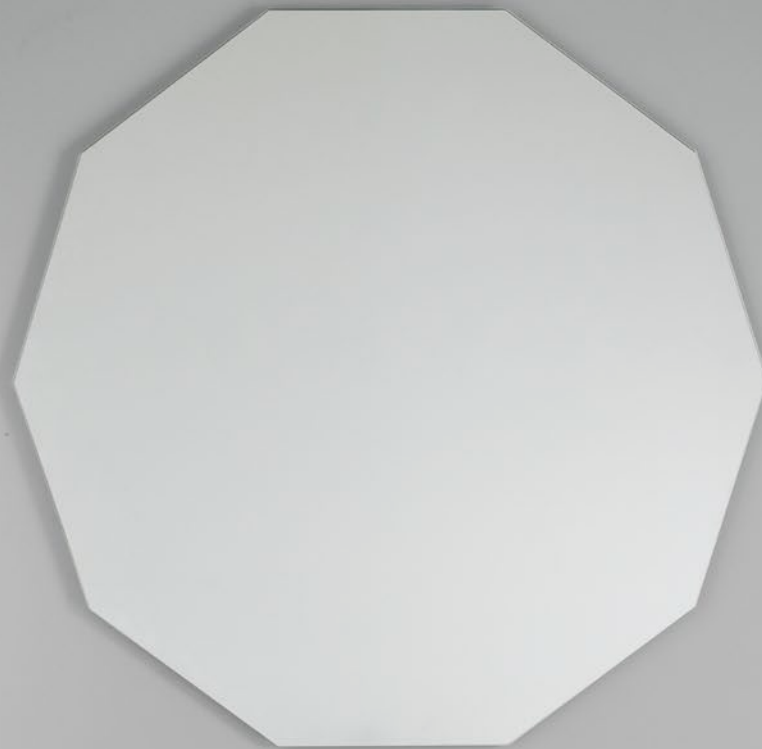

## San Remo 2

- 900mm
- Rimni top
- Driftwood Euro finish
- Reverse fingerpull

.....  
**\$1,454 RRP** (as shown) ↘

900mm Deco Mirror  
**\$660 RRP** (as shown) ←

Get the lux look with the European inspired San Remo with Rimini polymarble top. The wallmount design gives your bathroom a spacious look by freeing up floor space. For more information on the San Remo and any of our other products, go to [marquis.com.au](http://marquis.com.au)