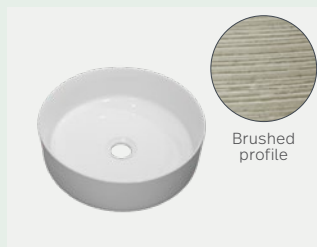

Paco Brushed
350Ø x 120H mm $460