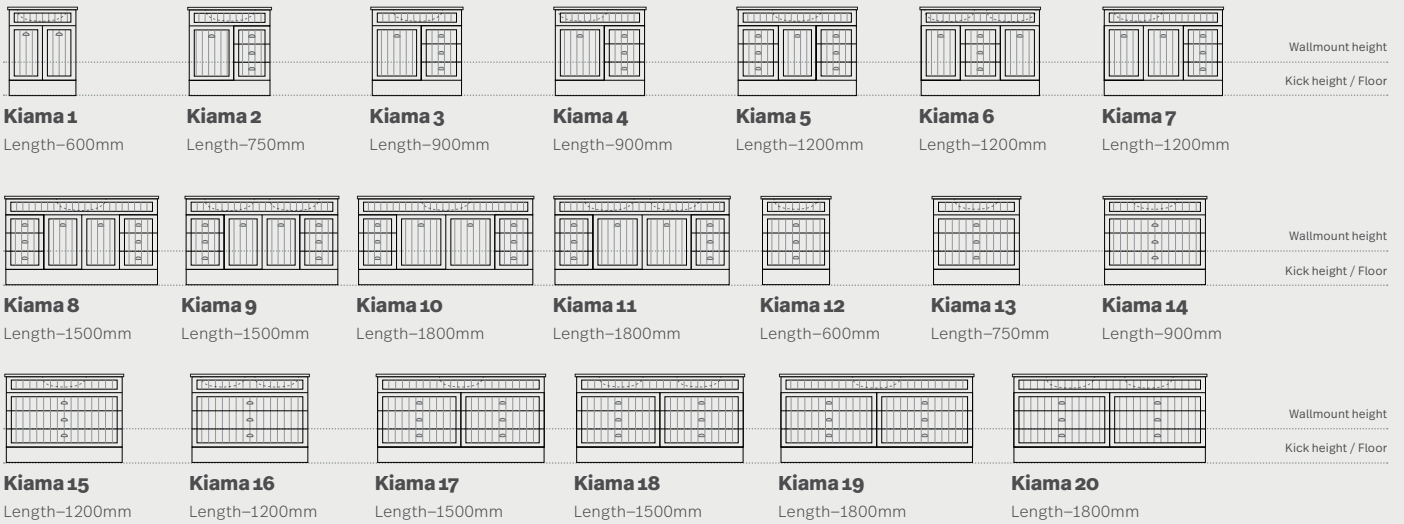

# Configurations

Depth: 460mm | Wallmount height: 510 | Kick/leg height: 840mm

Price list		Moulded top		Optional Extras	
		Nova Acrylic	Casa Ceramic	Legs (surcharge)	Dulux all colour (surcharge)
<b>Kiama 1</b> 600mm centre bowl	Wallmount 2 door	\$1,173	\$1,263	\$150	\$300
	Kick 2 door				
<b>Kiama 2</b> 750mm centre bowl	Wallmount 1 door 2 drawer	\$1,375	\$1,478	\$150	\$300
	Kick 1 door 3 drawer				
<b>Kiama 3</b> 900mm centre bowl	Wallmount 1 door 2 drawer	\$1,499	\$1,611	\$150	\$500
	Kick 1 door 3 drawer				
<b>Kiama 4</b> 900mm off centre bowl	Wallmount 1 door 2 drawer	\$1,499	\$1,611	\$150	\$300
	Kick 1 door 3 drawer				
<b>Kiama 5</b> 1200mm centre bowl	Wallmount 1 door 4 drawer	\$1,986	\$2,134	\$150	\$300
	Kick 1 door 6 drawer				
<b>Kiama 6</b> 1200mm double bowl	Wallmount 2 door 2 drawer	\$2,128	N/A	\$150	\$300
	Kick 2 door 3 drawer				
<b>Kiama 7</b> 1200mm off centre bowl	Wallmount 2 door 2 drawer	\$1,834	N/A	\$150	\$300
	Kick 2 door 3 drawer				
<b>Kiama 8</b> 1500mm centre bowl	Wallmount 2 door 2 drawer	\$2,598	N/A	\$225	\$400
	Kick 2 door 6 drawer				
<b>Kiama 9</b> 1500mm double bowl	Wallmount 2 door 4 drawer	\$2,750	N/A	\$225	\$400
	Kick 2 door 6drw				
<b>Kiama 10</b> 1800mm centre bowl	Wallmount 2 door 4 drawer	\$3,208	N/A	\$225	\$400
	Kick 2 door 6 drawer				
<b>Kiama 11</b> 1800mm double bowl	Wallmount 2 door 4 drawer	\$3,361	N/A	\$225	\$400
	Kick 2 door 6 drawer				
<b>Kiama 12</b> 600mm centre bowl	Wallmount 2 drawer	\$1,252	\$1,345	\$150	\$300
	Kick 3 drawer				
<b>Kiama 13</b> 750mm centre bowl	Wallmount 2 drawer	\$1,557	\$1,673	\$150	\$300
	Kick 3 drawer				
<b>Kiama 14</b> 900mm centre bowl	Wallmount 2 drawer	\$1,681	\$1,806	\$150	\$300
	Kick 3 drawer				
<b>Kiama 15</b> 1200mm centre bowl	Wallmount 2 drawer	\$2,016	\$2,165	\$150	\$300
	Kick 3 drawer				
<b>Kiama 16</b> 1200mm double bowl	Wallmount 2 drawer	\$2,148	N/A	\$150	\$300
	Kick 3 drawer				
<b>Kiama 17</b> 1500mm centre bowl	Wallmount 4 drawer	\$2,961	N/A	\$225	\$400
	Kick 6 drawer				
<b>Kiama 18</b> 1500mm double bowl	Wallmount 4 drawer	\$3,114	N/A	\$225	\$400
	Kick 6 drawer				
<b>Kiama 19</b> 1800mm centre bowl	Wallmount 4 drawer	\$3,573	N/A	\$225	\$400
	Kick 6 drawer				
<b>Kiama 20</b> 1800mm double bowl	Wallmount 4 drawer	\$3,725	N/A	\$225	\$400
	Kick 6 drawer				