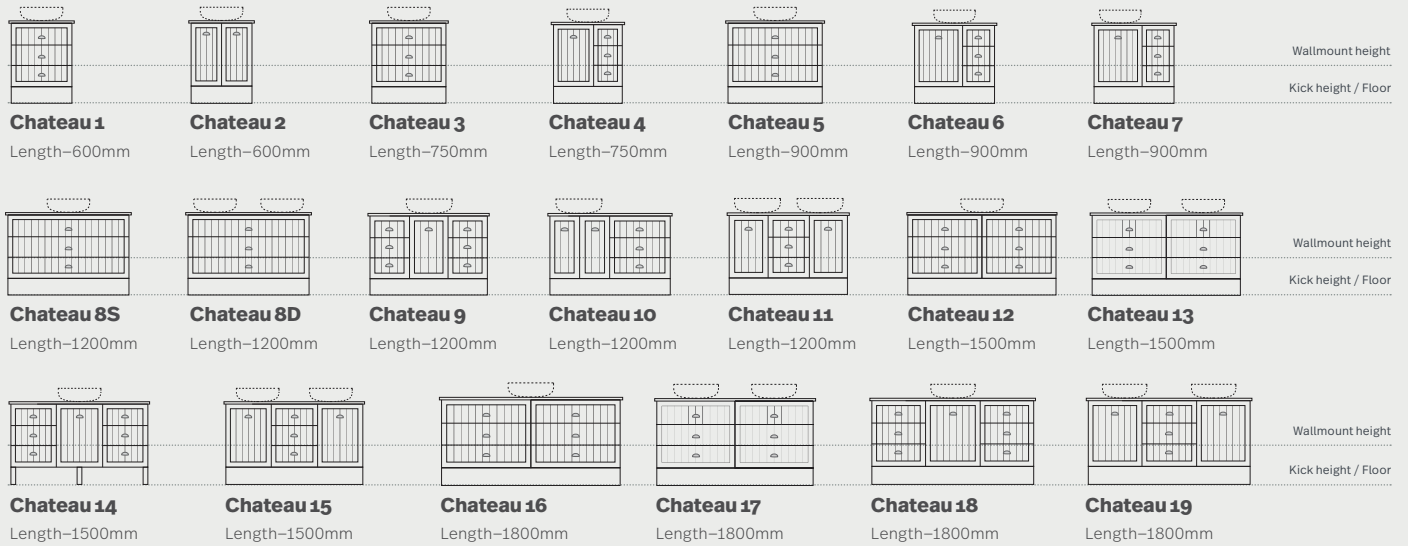

# Configurations

Depth: 480mm\* | Wallmount height: 510 | Kick/leg height: 840mm