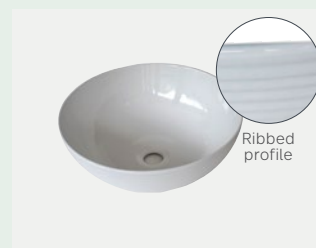

Cresta
390Ø x 145H mm $460