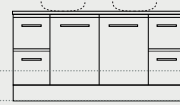

Phoenix 8

Length-1800mm

Wallmount height
Floor