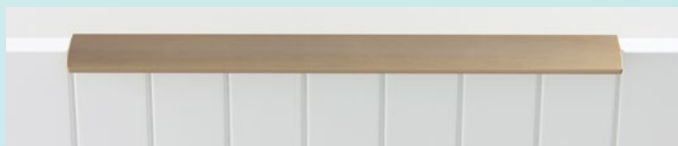

Handle & Legs

Top Pull Handles

Brushed Brass Top Pull 350mm