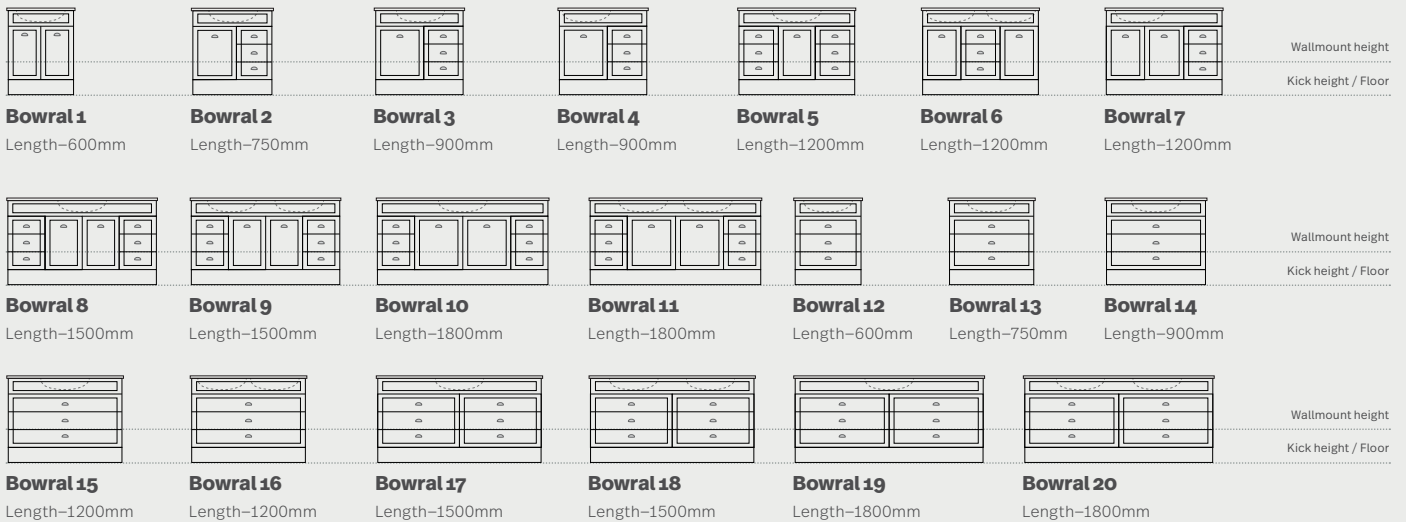

Configurations

Depth: 460mm | Wallmount height: 510 | Kick/leg height: 840mm

Price list		Moulded top		Optional Extras	
		Nova Acrylic	Casa Ceramic	Legs (surcharge)	Dulux all colour (surcharge)
Bowral 1 600mm centre bowl	Wallmount 2 door Kick 2 door	$1,132	$1,216	$150	$300
Bowral 2 750mm centre bowl	Wallmount 1 door 2 drawer Kick 1 door 3 drawer	$1,295	$1,391	$150	$300
Bowral 3 900mm centre bowl	Wallmount 1 door 2 drawer Kick 1 door 3 drawer	$1,412	$1,516	$150	$300
Bowral 4 900mm off centre bowl	Wallmount 1 door 2 drawer Kick 1 door 3 drawer	$1,412	$1,516	$150	$300
Bowral 5 1200mm centre bowl	Wallmount 1 door 4 drawer Kick 1 door 6 drawer	$1,870	$2,008	$150	$300
Bowral 6 1200mm double bowl	Wallmount 2 door 2 drawer Kick 2 door 3 drawer	$2,004	N/A	$150	$300
Bowral 7 1200mm off centre bowl	Wallmount 2 door 2 drawer Kick 2 door 3 drawer	$1,727	N/A	$150	$300
Bowral 8 1500mm centre bowl	Wallmount 2 door 2 drawer Kick 2 door 6 drawer	$2,446	N/A	$225	$400
Bowral 9 1500mm double bowl	Wallmount 2 door 4 drawer Kick 2 door 6drw	$2,589	N/A	$225	$400
Bowral 10 1800mm centre bowl	Wallmount 2 door 4 drawer Kick 2 door 6 drawer	$3,021	N/A	$225	$400
Bowral 11 1800mm double bowl	Wallmount 2 door 4 drawer Kick 2 door 6 drawer	$3,165	N/A	$225	$400
Bowral 12 600mm centre bowl	Wallmount 2 drawer Kick 3 drawer	$1,179	$1,266	$150	$300
Bowral 13 750mm centre bowl	Wallmount 2 drawer Kick 3 drawer	$1,466	$1,574	$150	$300
Bowral 14 900mm centre bowl	Wallmount 2 drawer Kick 3 drawer	$1,583	$1,699	$150	$300
Bowral 15 1200mm centre bowl	Wallmount 2 drawer Kick 3 drawer	$1,898	$2,038	$150	$300
Bowral 16 1200mm double bowl	Wallmount 2 drawer Kick 3 drawer	$2,023	N/A	$150	$300
Bowral 17 1500mm centre bowl	Wallmount 4 drawer Kick 6 drawer	$2,788	N/A	$225	$400
Bowral 18 1500mm double bowl	Wallmount 4 drawer Kick 6 drawer	$2,933	N/A	$225	$400
Bowral 19 1800mm centre bowl	Wallmount 4 drawer Kick 6 drawer	$3,364	N/A	$225	$400
Bowral 20 1800mm double bowl	Wallmount 4 drawer Kick 6 drawer	$3,507	N/A	$225	$400

Disclaimer: All Marquis cabinets are individually made to order. Production commences within 24 hours of order placement. Cancellations or changes to orders after 24 hours will incur charges. Product subject to cancellation and alteration fees, for more information ask your retail outlet.