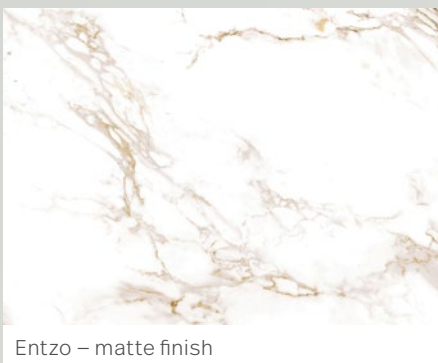

Sirius – matte finish

Ventus – matte finish

Kelya – matte finish

Rem – velvet finish

Nilium – matte finish

Entzo – matte finish

Trillium – matte finish

It's important to select a wall tile that compliments your vanity top finish. Our bench top ranges feature the largest selection of Dekton on the market. We also offer our economical, hard wearing Symphony range or timber tops for that calming look. Dekton and Caesarstone are offered at the same price.

©caesarstone 20mm engineered quartz – visit [caesarstone.com.au](http://caesarstone.com.au) for full frange of colours

Linen

Snow

White Shimmer

Nougat

Oyster

Georgian Bluffs

Sleek Concrete