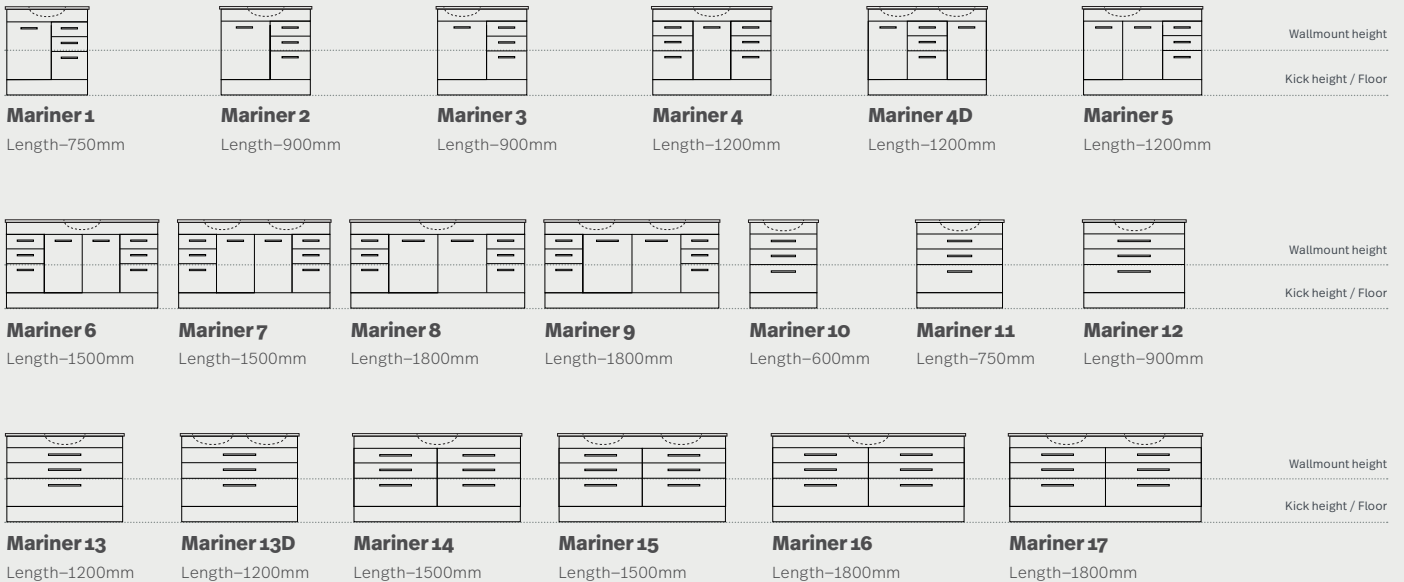

# Configurations

Depth: 460mm | Wallmount height: 510 | Kick/leg height: 840mm