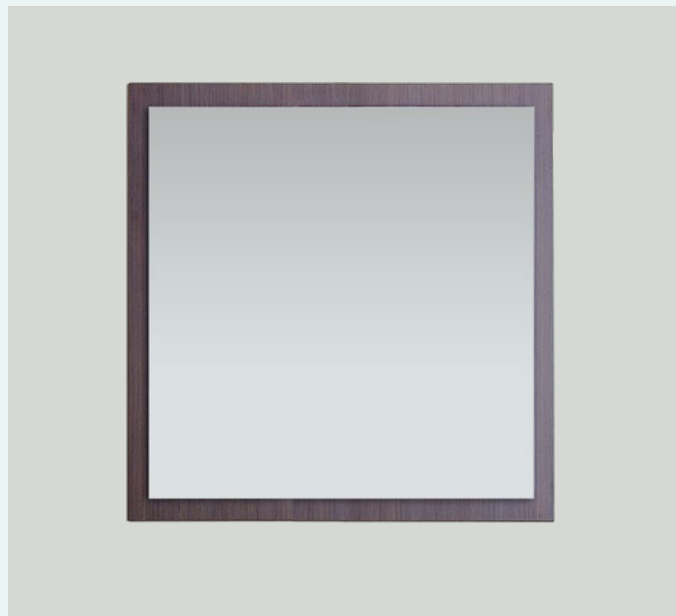

Mounted Mirror

frameless polished edge

White Gloss / White Matte /
Duragrain / Dulux colour match (surcharge applies)