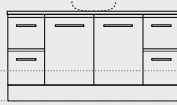

**Phoenix 4**

Length-1200mm

Wallmount height  
Floor

**Phoenix 5**

Length-1500mm

**Phoenix 6**

Length-1500mm

**Phoenix 7**