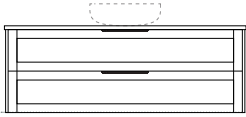

Pier 4

Length-1200mm