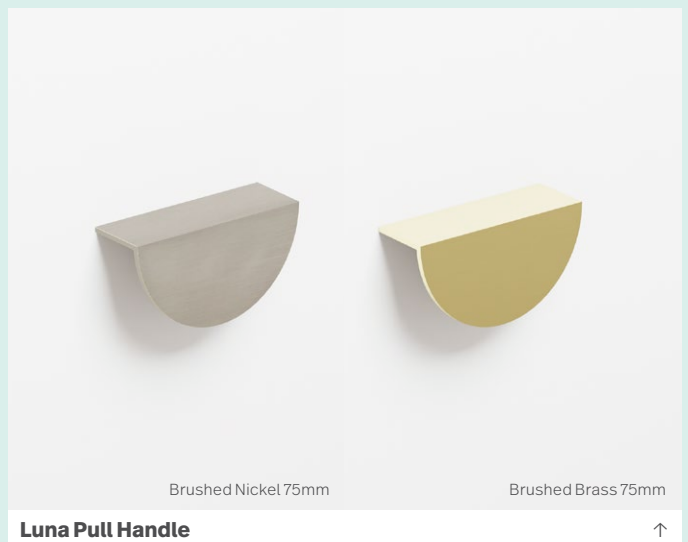

Our bench top ranges are the largest selection of Dekton on the market. We also offer our economical, hard wearing Symphony range. For our full list of top finishes see in-store or visit marquis.com.au/bench-top-finishes

Symphony

20mm acrylic – economical, hard wearing, repairable

Marbella

Canvas

Masonry

Flurry

Portofino

Blizzard

Blanco

White Terrazzo

Handles & Legs

Pairing handle colours and finish to other fittings will unify your bathrooms style, creating a considered look. Our wide range offers everything from fingerpulls to metal and wood handles to complement your interior styling.