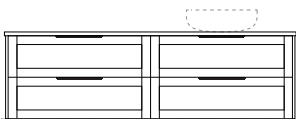

Pier 7

Length-1500mm