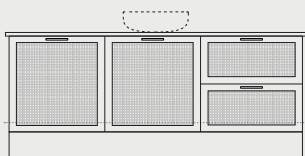

Boca 4
Length-900mm

Wallmount height
Floor

Boca 5
Length-1200mm

Boca 6
Length-1200mm

Boca 7
Length-1200mm

Wallmount height
Floor

Boca 8
Length-1500mm

Boca 9
Length-1500mm

Boca 10
Length-1500mm

Wallmount height
Floor

Boca 11
Length-1800mm

Boca 12
Length-1800mm

Boca 13
Length-1800mm

Wallmount height
Floor

The Boca comes standard with either wooden knobs, trim handles or your choice of handle from our range.