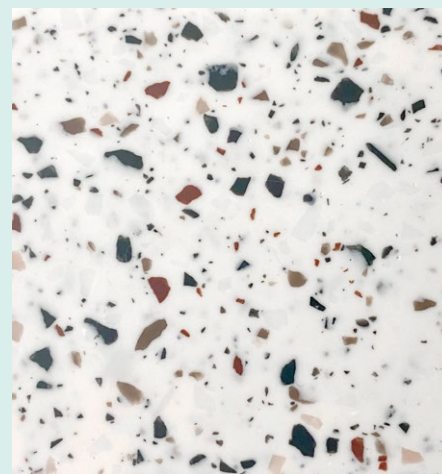

White Terrazzo