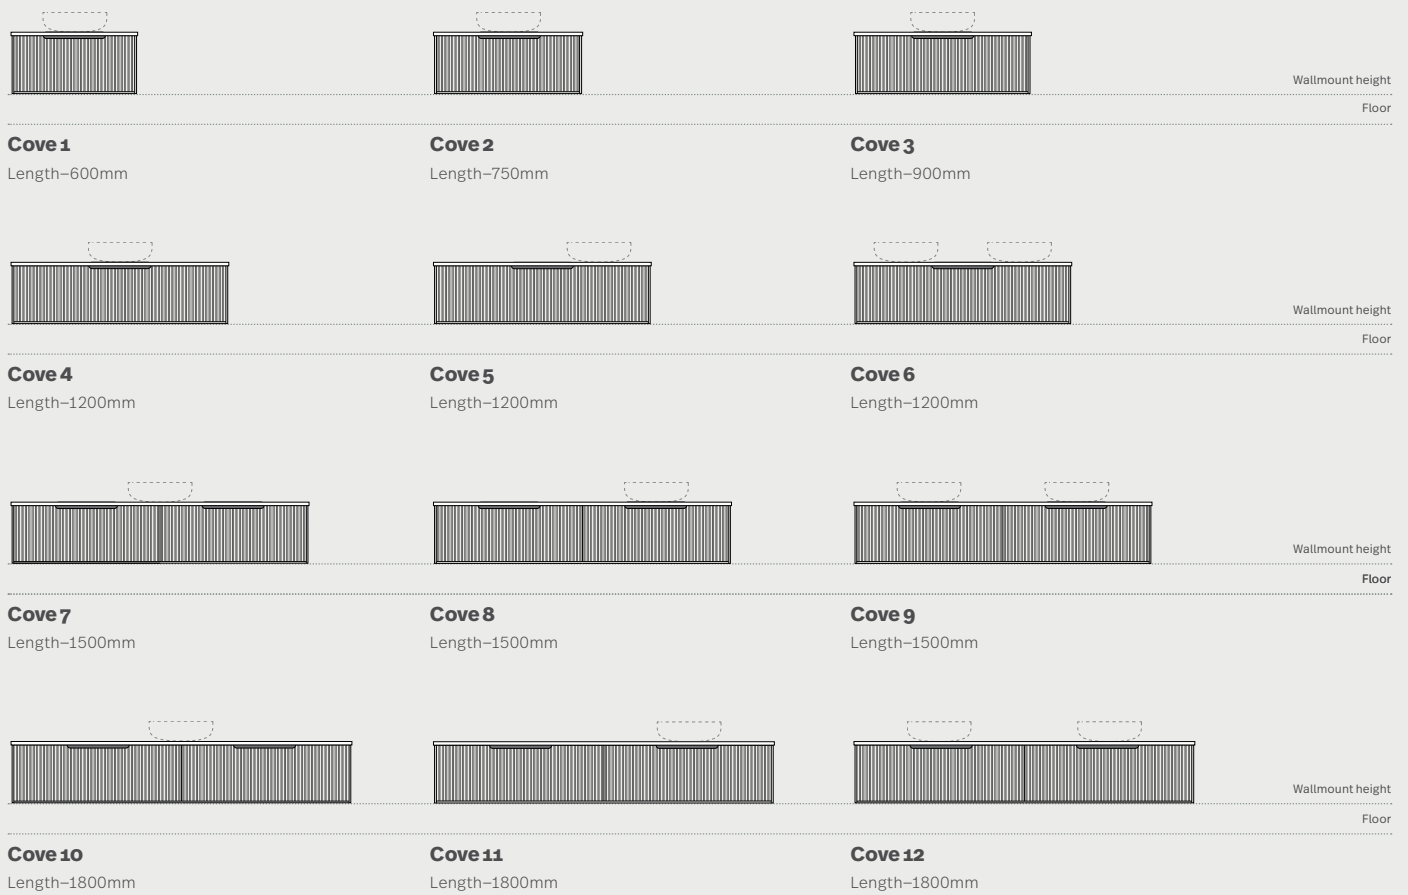

Depth: 460mm | Height: 368mm

Price list

		Above Counter	
		Symphony	Caesarstone Dekton
Cove 1 600mm centre bowl	Wallmount - 1 drawer	\$1,529	\$1,759
Cove 2 750mm centre bowl	Wallmount - 1 drawer	\$1,683	\$1,935
Cove 3 900mm centre bowl	Wallmount - 1 drawer	\$1,745	\$2,006
Cove 4 1200mm centre bowl	Wallmount - 1 drawer	\$1,983	\$2,280
Cove 5 1200mm off centre bowl	Wallmount - 1 drawer	\$1,983	\$2,280
Cove 6 1200mm double bowl	Wallmount - 1 drawer	\$2,209	\$2,541
Cove 7 1500mm centre bowl	Wallmount - 2 drawer	\$3,059	\$3,517
Cove 8 1500mm off centre bowl	Wallmount - 2 drawer	\$3,059	\$3,517
Cove 9 1500mm double bowl	Wallmount - 2 drawer	\$3,211	\$3,693
Cove 10 1800mm centre bowl	Wallmount - 2 drawer	\$3,398	\$3,908
Cove 11 1800mm off centre bowl	Wallmount - 2 drawer	\$3,398	\$3,908
Cove 12 1800mm double bowl	Wallmount - 2 drawer	\$3,567	\$4,103