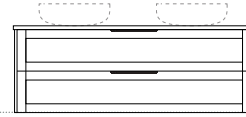

Boston Oak woodmatt finish

For more information on the Pier and any of our other products, go to marquis.com.au

Configurations

Depth: 460mm | Height: 510mm

Pier 1

Length-600mm

Pier 2

Length-750mm

Pier 3

Length-900mm

Wallmount height

Floor

Pier 4

Length-1200mm

Pier 5

Length-1200mm