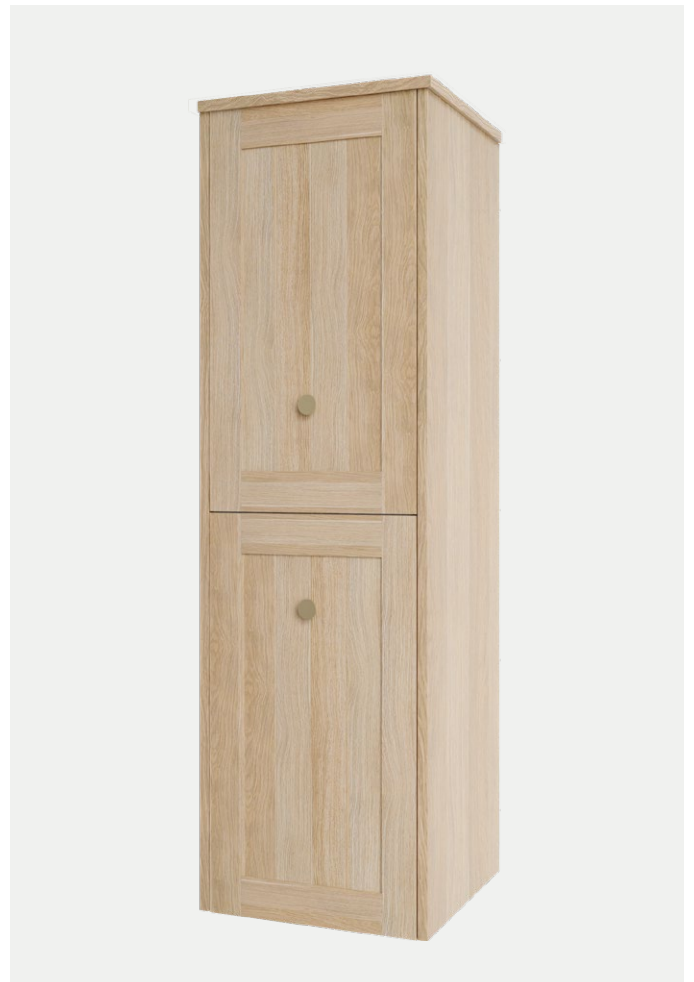

Boca Tallboy Wallmount or kick

D-450mm ↑

Palm Tallboy Wallmount or Leg

D-450mm ↑

Cove Tallboy Wallmount only

D-450mm ↑

Pier Tallboy Wallmount only

D-450mm ↑