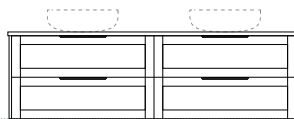

Pier 6

Length-1200mm

Wallmount height

Floor

Pier 7

Length-1500mm

Pier 8

Length-1500mm