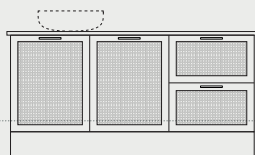

Boca 4
Length-900mm

Wallmount height
Floor

Boca 5
Length-1200mm

Boca 6
Length-1200mm

Boca 7
Length-1200mm

Wallmount height
Floor

Boca 8
Length-1500mm

Boca 9
Length-1500mm

Boca 10
Length-1500mm

Wallmount height
Floor

Boca 11
Length-1800mm

Boca 12
Length-1800mm

Boca 13
Length-1800mm

Wallmount height
Floor

The Boca comes standard with either wooden knobs, trim handles or your choice of handle from our range.