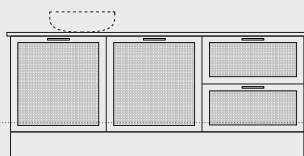

Boca 4
Length-900mm

Wallmount height
Floor

Boca 5
Length-1200mm

Boca 6
Length-1200mm

Boca 7
Length-1200mm

Wallmount height
Floor

Boca 8
Length-1500mm

Boca 9
Length-1500mm

Boca 10
Length-1500mm

Wallmount height
Floor

Boca 11
Length-1800mm

Boca 12
Length-1800mm

Boca 13
Length-1800mm

Wallmount height
Floor

The Boca comes standard with either wooden knobs, trim handles or your choice of handle from our range.