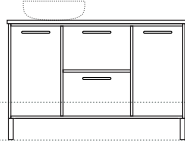

Configurations

Depth: 480mm | Wallmount height: 600mm | Kick height: 840mm

Palm 1
Length-600mm

Palm 2
Length-750mm

Palm 3
Length-900mm

Wallmount height

Floor

Palm 4
Length-1200mm