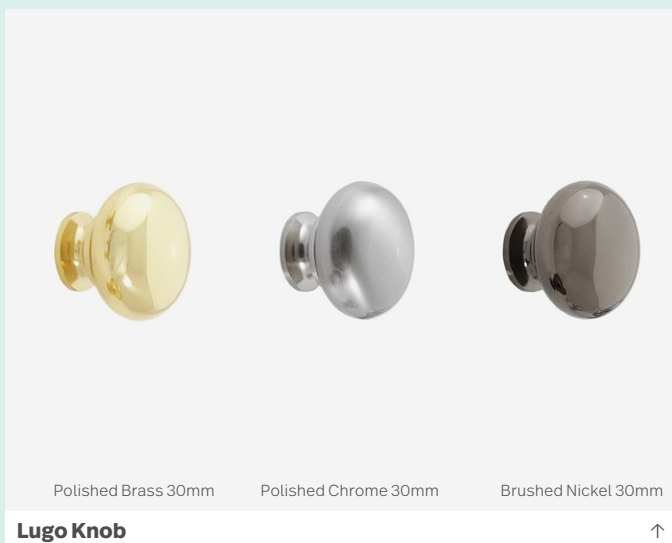

Blanco

White Terrazzo

Handles & Legs

Pairing handle colours and finish to other fittings will unify your bathrooms style, creating a considered look. Our wide range offers everything from fingerpulls to metal and wood handles to complement your interior styling.