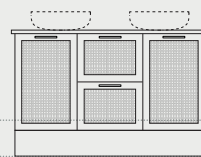

Boca 4
Length-900mm

Wallmount height
Floor

Boca 5
Length-1200mm

Boca 6
Length-1200mm

Boca 7
Length-1200mm

Wallmount height
Floor

Boca 8
Length-1500mm

Boca 9
Length-1500mm

Boca 10
Length-1500mm

Wallmount height
Floor

Boca 11
Length-1800mm

Boca 12
Length-1800mm

Boca 13
Length-1800mm

Wallmount height
Floor

The Boca comes standard with either wooden knobs, trim handles or your choice of handle from our range.