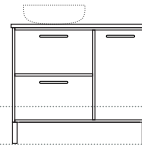

Configurations

Depth: 480mm | Wallmount height: 600mm | Kick height: 840mm

Palm 1
Length-600mm

Palm 2
Length-750mm

Palm 3
Length-900mm

Wallmount height

Floor

Palm 4
Length-1200mm