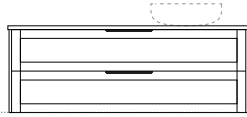

Boston Oak woodmatt finish

For more information on the Pier and any of our other products, go to marquis.com.au

Configurations

Depth: 460mm | Height: 510mm

Pier 1

Length-600mm

Pier 2

Length-750mm

Pier 3

Length-900mm

Wallmount height

Floor

Pier 4

Length-1200mm

Pier 5

Length-1200mm