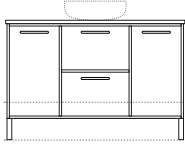

Configurations

Depth: 480mm | Wallmount height: 600mm | Kick height: 840mm

Palm 1
Length-600mm

Palm 2
Length-750mm

Palm 3
Length-900mm

Wallmount height

Floor

Palm 4
Length-1200mm