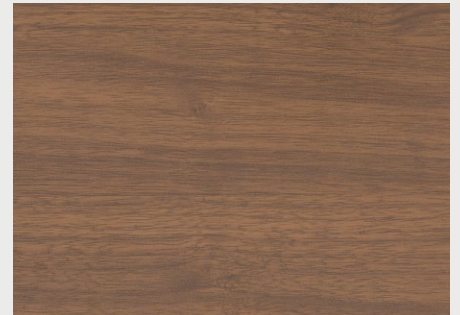

Cabinet finish

15 Duragrain Colours

Natural Oak ravine finish

Antico Oak woodmatt finish

Black Ply woodmatt finish

Coastal Oak woodmatt finish

Empire Oak woodmatt finish

Florentine Walnut woodmatt finish