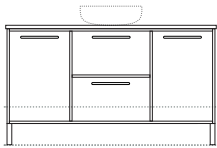

Palm 7
Length-1500mm