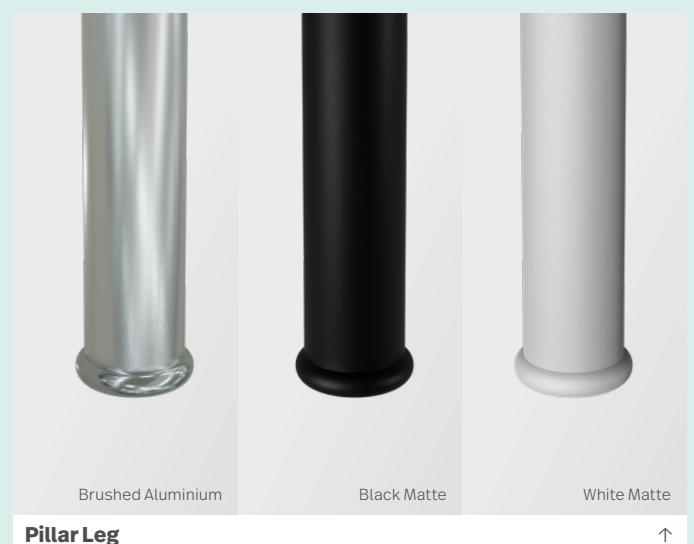

Blanco

White Terrazzo

Handles & Legs

Pairing handle colours and finish to other fittings will unify your bathrooms style, creating a considered look. Our wide range offers everything from fingerpulls to metal and wood handles to complement your interior styling.