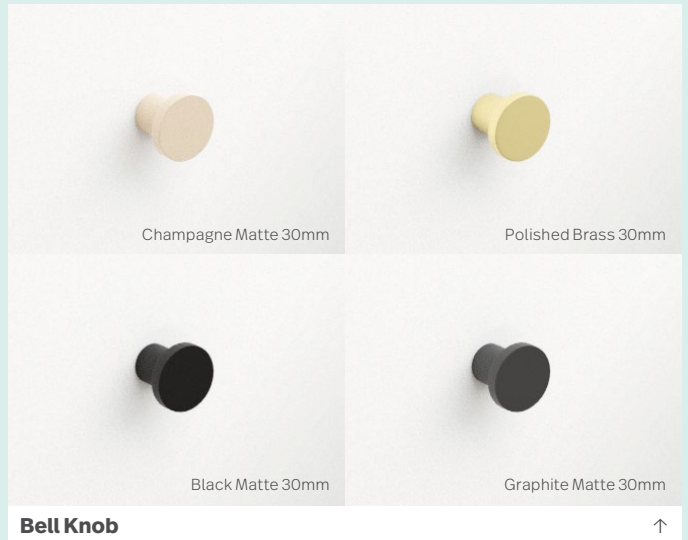

Blanco

White Terrazzo

Handles & Legs

Pairing handle colours and finish to other fittings will unify your bathrooms style, creating a considered look. Our wide range offers everything from fingerpulls to metal and wood handles to complement your interior styling.