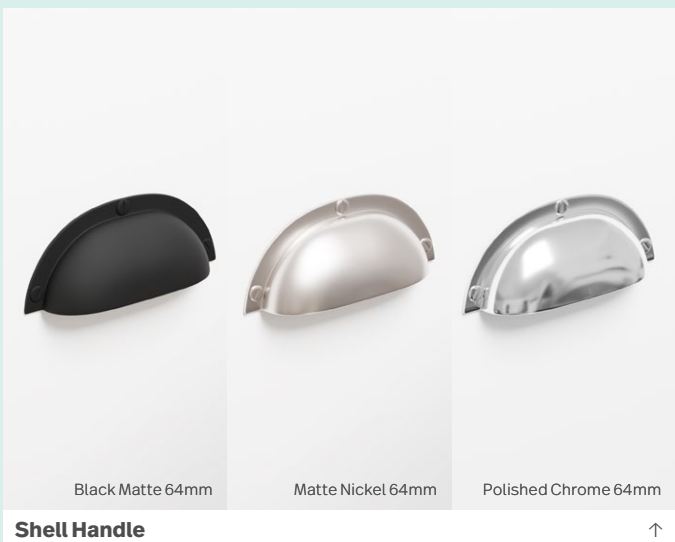

Our bench top ranges are the largest selection of Dekton on the market. We also offer our economical, hard wearing Symphony range. For our full list of top finishes see in-store or visit marquis.com.au/bench-top-finishes

Blanco

White Terrazzo

Handles & Legs

Pairing handle colours and finish to other fittings will unify your bathrooms style, creating a considered look. Our wide range offers everything from fingerpulls to metal and wood handles to complement your interior styling.