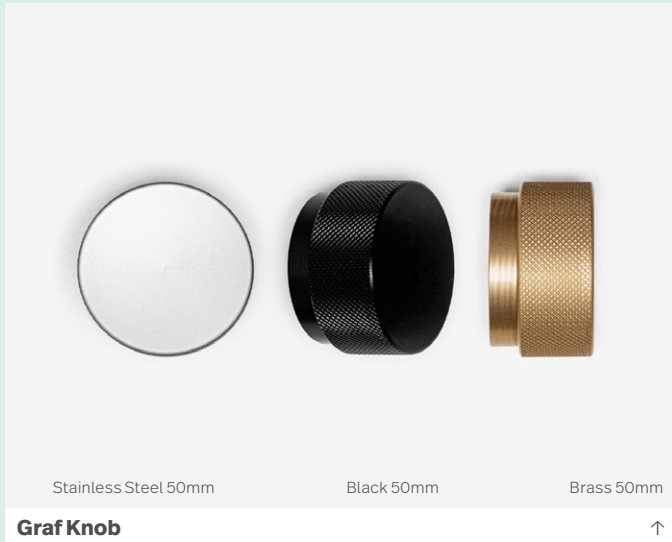

Blanco

White Terrazzo

Handles & Legs

Pairing handle colours and finish to other fittings will unify your bathrooms style, creating a considered look. Our wide range offers everything from fingerpulls to metal and wood handles to complement your interior styling.