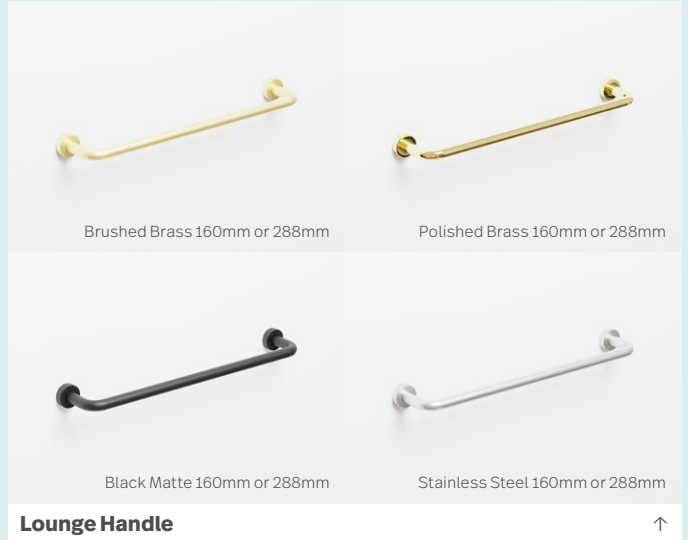

Our bench top ranges are the largest selection of Dekton on the market. We also offer our economical, hard wearing Symphony range. For our full list of top finishes see in-store or visit marquis.com.au/bench-top-finishes

Blanco

White Terrazzo

Handles & Legs

Pairing handle colours and finish to other fittings will unify your bathrooms style, creating a considered look. Our wide range offers everything from fingerpulls to metal and wood handles to complement your interior styling.