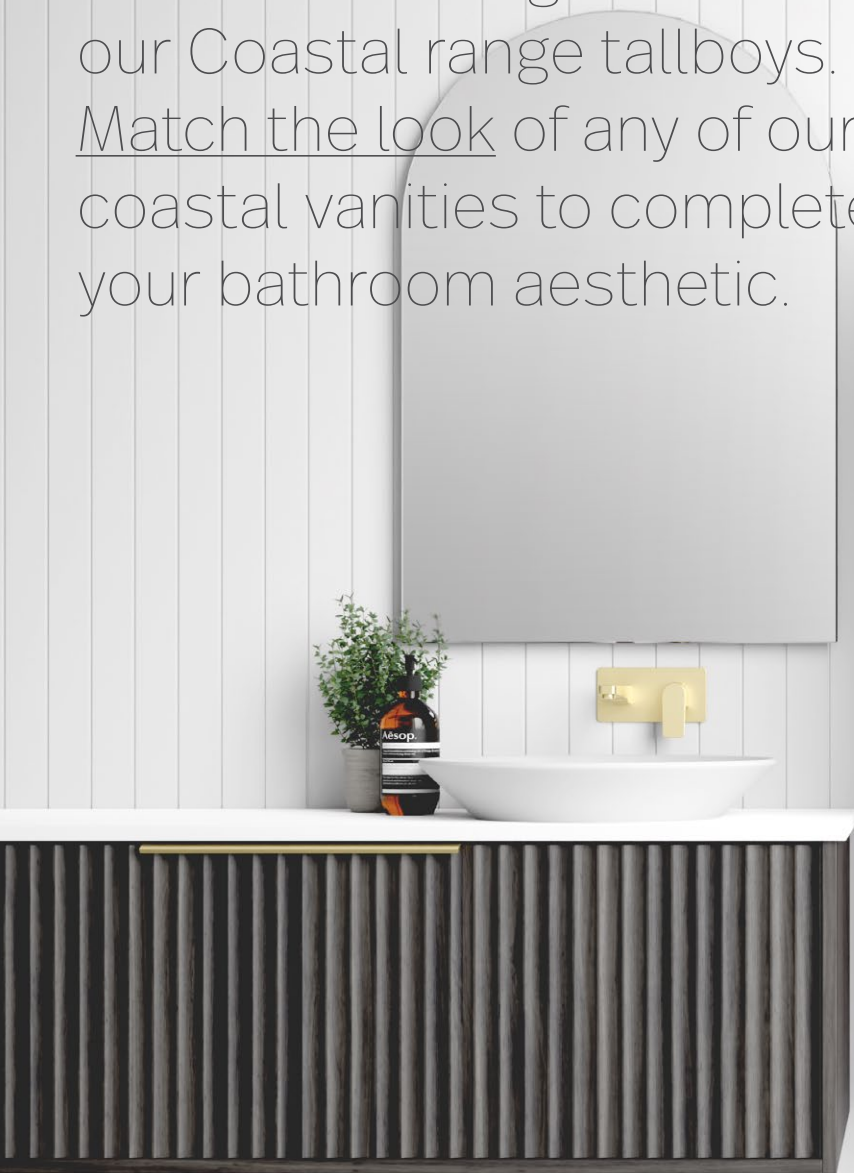

Tallboys

Gain extra storage with our Coastal range tallboys. Match the look of any of our coastal vanities to complete your bathroom aesthetic.

Tallboy

Cabinet Dimensions

W-375mm
D-450mm
H (Kick)-1350mm
H (W'mount)-1200mm

Options available

- Handles to match your vanity
- 1 adjustable shelf per door

*not all handles and profiles available with all cabinet finishes. Check in store.

Price list

		Cabinet Finish	Optional Extras
		Tallboy finish to match vanity finish	Legs (surcharge)
Boca tallboy	Wallmount - 2 door	$2,300	N/A
	Kick - 2 door		
Palm tallboy	Wallmount - 2 door	$1,350	$150
Cove tallboy	Wallmount - 2 door	$1,350	N/A
Pier tallboy	Wallmount - 2 door	$1,350	N/A