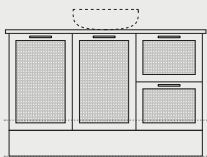

Boca 5
Length-1200mm