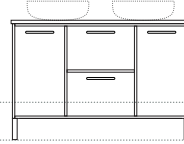

Palm 6
Length-1200mm

Wallmount height

Floor