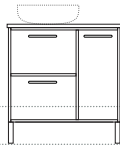

Configurations

Depth: 480mm | Wallmount height: 600mm | Kick height: 840mm

Palm 1
Length-600mm

Palm 2
Length-750mm

Palm 3
Length-900mm

Wallmount height

Floor

Palm 4
Length-1200mm