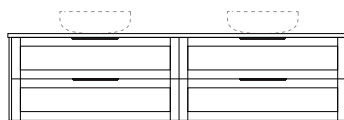

Pier 10

Length-1800mm

Wallmount height

Floor

Price list

Above Counter

Basins included

		Symphony	Caesarstone Dekton
Pier 1 600mm centre bowl	Wallmount - 2 drawer	$1,679	$1,909
Pier 2 750mm centre bowl	Wallmount - 2 drawer	$1,833	$2,085
Pier 3 900mm centre bowl	Wallmount - 2 drawer	$1,895	$2,156
Pier 4 1200mm centre bowl	Wallmount - 2 drawer	$2,133	$2,430
Pier 5 1200mm off centre bowl	Wallmount - 2 drawer	$2,133	$2,430
Pier 6 1200mm double bowl	Wallmount - 2 drawer	$2,359	$2,691
Pier 7 1500mm off centre bowl	Wallmount - 4 drawer	$3,459	$3,917
Pier 8 1500mm double bowl	Wallmount - 4 drawer	$3,611	$4,093
Pier 9 1800mm off centre bowl	Wallmount - 4 drawer	$3,798	$4,308
Pier 10 1800mm double bowl	Wallmount - 4 drawer	$3,955	$4,503

Disclaimer: All Marquis cabinets are individually made to order. Production commences within 24 hours of order placement. Cancellations or changes to orders after 24 hours will incur charges. Product subject to cancellation and alteration fees, for more information ask your retail outlet.