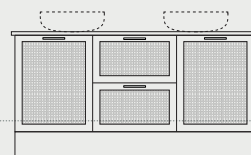

Boca 4
Length-900mm

Wallmount height
Floor

Boca 5
Length-1200mm

Boca 6
Length-1200mm

Boca 7
Length-1200mm

Wallmount height
Floor

Boca 8
Length-1500mm

Boca 9
Length-1500mm

Boca 10
Length-1500mm

Wallmount height
Floor

Boca 11
Length-1800mm

Boca 12
Length-1800mm

Boca 13
Length-1800mm

Wallmount height
Floor

The Boca comes standard with either wooden knobs, trim handles or your choice of handle from our range.