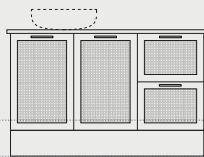

Boca 6
Length-1200mm