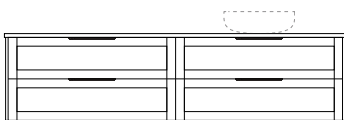

Pier 9

Length-1800mm