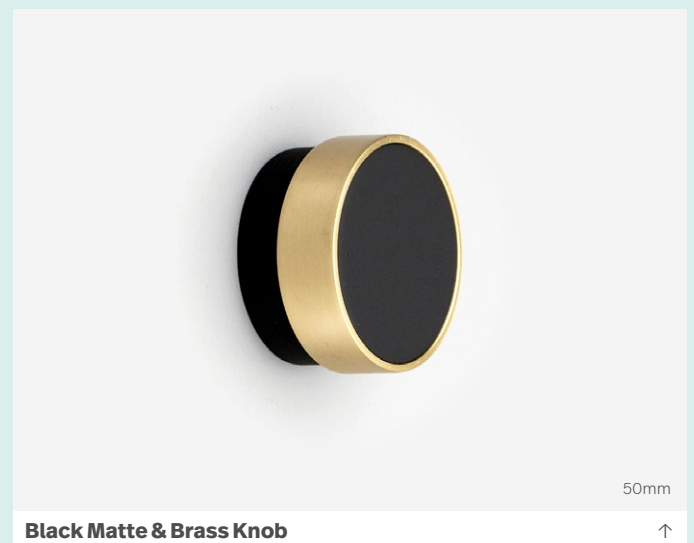

Blanco

White Terrazzo

Handles & Legs

Pairing handle colours and finish to other fittings will unify your bathrooms style, creating a considered look. Our wide range offers everything from fingerpulls to metal and wood handles to complement your interior styling.