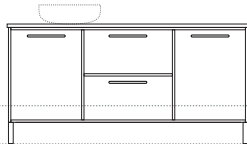

Floor

Palm 10
Length-1800mm

Palm 11
Length-1800mm

Palm 12
Length-1800mm

Wallmount height

Floor

Price list

Above Counter Basins included