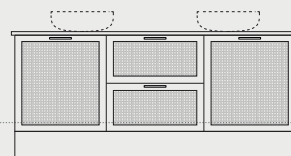

Boca 10
Length-1500mm

Wallmount height
Floor

Boca 11
Length-1800mm

Boca 12
Length-1800mm

Boca 13
Length-1800mm

Wallmount height
Floor

The Boca comes standard with either wooden knobs, trim handles or your choice of handle from our range.

(see pages 28-29)

Wooden knob

Trim handle

Price list

Above Counter Basins included

		Symphony	Caesarstone Dekton	Timber
Boca 1 600mm centre bowl	Wallmount/Kick 2 Door	\$2,850	\$3,281	\$3,681
Boca 2 750mm centre bowl	Wallmount/Kick 2 Door	\$3,135	\$3,631	\$4,007
Boca 3 900mm centre bowl	Wallmount/Kick 1 door 2 drawer	\$3,688	\$4,066	\$4,443
Boca 4 900mm off centre bowl	Wallmount/Kick 1 door 2 drawer	\$3,688	\$4,066	\$4,443
Boca 5 1200mm centre bowl	Wallmount/Kick 2 door 2 drawer	\$4,333	\$4,781	\$5,109
Boca 6 1200mm off centre bowl	Wallmount/Kick 2 door 2 drawer	\$4,333	\$4,781	\$5,109
Boca 7 1200mm double bowl	Wallmount/Kick 2 door 2 drawer	\$4,865	\$5,311	\$6,257
Boca 8 1500mm centre bowl	Wallmount/Kick 2 door 2 drawer	\$6,033	\$7,168	\$7,322
Boca 9 1500mm off centre bowl	Wallmount/Kick 2 door 2 drawer	\$6,033	\$7,168	\$7,322
Boca 10 1500mm double bowl	Wallmount/Kick 2 door 2 drawer	\$6,359	\$7,557	\$8,325
Boca 11 1800mm centre bowl	Wallmount/Kick 2 door 2 drawer	\$6,685	\$7,948	\$8,049
Boca 12 1800mm off centre bowl	Wallmount/Kick 2 door 2 drawer	\$6,685	\$7,948	\$8,049
Boca 13 1800mm double bowl	Wallmount/Kick 2 door 2 drawer	\$7,011	\$8,337	\$9,052