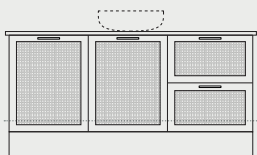

Boca 4
Length-900mm

Wallmount height
Floor

Boca 5
Length-1200mm

Boca 6
Length-1200mm

Boca 7
Length-1200mm

Wallmount height
Floor

Boca 8
Length-1500mm

Boca 9
Length-1500mm

Boca 10
Length-1500mm

Wallmount height
Floor

Boca 11
Length-1800mm

Boca 12
Length-1800mm

Boca 13
Length-1800mm

Wallmount height
Floor

The Boca comes standard with either wooden knobs, trim handles or your choice of handle from our range.