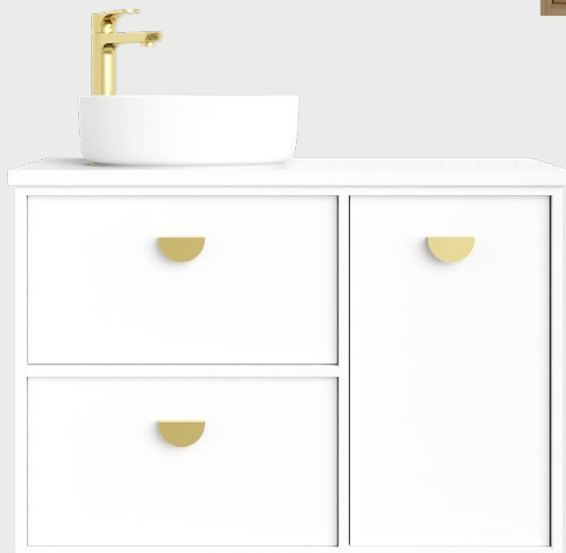

Palm 4

- 1200mm
- Prime oak finish
- Symphony Blanco top
- White matte Paco basin
- Black matte and brass knobs

.....
$2,478 RRP inc GST
(as shown) →